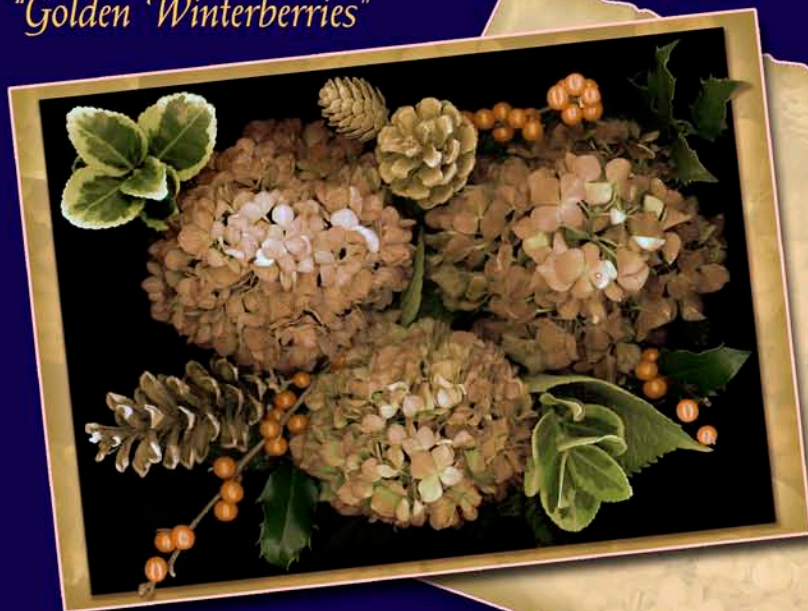

blackrosegallery.com
Patri Feber
27 Churchill Street
Fairfield CT 06824
203.259.2541
blackrosegallery@aol.com

"Winter Milkweeds"

Happy Holidays

"Golden Winterberries"

"A Walk On Riverside" (2008)

Winter Garden themes can be used as holiday greetings by adding an interior overlay with the verse of your choice. Select one of my verses or compose your own greeting. Adding your name or your family or company name is also an option.

*A Walk On Riverside
Winter Milkweeds
Golden Winterberry
Winter Sailing
Cat 'n' Cardinal*

*Rusty Amaryllis, Butterfly
Rusty Amaryllis, Snowflake
Beauty Berry Medley*

"Winter Sailing", 2008

"Rusty Amaryllis" (Butterfly), 2008